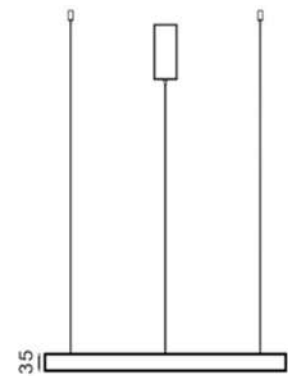

**LED Pendant Lamp**  
**Vesta 365/Vesta 366 - Specification Sheet**

Material	Aluminium + Metal + Acrylic
Dimensions (mm)	Φ780*1500
Input voltage	220-240V
Wattage	60W
Function	Switch ON/OFF
Color temperature	4000K
LED	SMD 2835
CRI	>80
Power factor	>0.9
Driver	TUV approved/CE approved
Lifetime	30.000 h
IP Grade	IP 20
Beam angle	120°
Surface color	Sandy white / Sandy black / Brushed gold
Warranty	3 years

 Sandy white /  
Sandy black / Brushed gold

**Instructions**

**Size drawing**

**Photometric data**

DATA OF LAMP		PHOTOMETRIC DATA				Eff: 56.42 lm/W
MODEL	5369-860RP-4	I <sub>max</sub> (cd)	1821	S/MH (C0/180)	1.24	
NOMINAL POWER (W)	60	LOR (%)	100.0	S/MH (C90/270)	1.21	
RATED VOLTAGE (V)	220	TOTAL FLUX (lm)	4834.9	η UP, DN (C0-180)	0.0, 50.0	
NOMINAL FLUX (lm)	4834.9	CIE CLASS	DIRECT	η UP, DN (C180-360)	0.0, 50.0	
LAMPS INSIDE	1	η up (%)	0.0	CIBSE SHR NOM	1.25	
TEST VOLTAGE (V)	230	η down (%)	100.0	CIBSE SHR MAX	1.35	