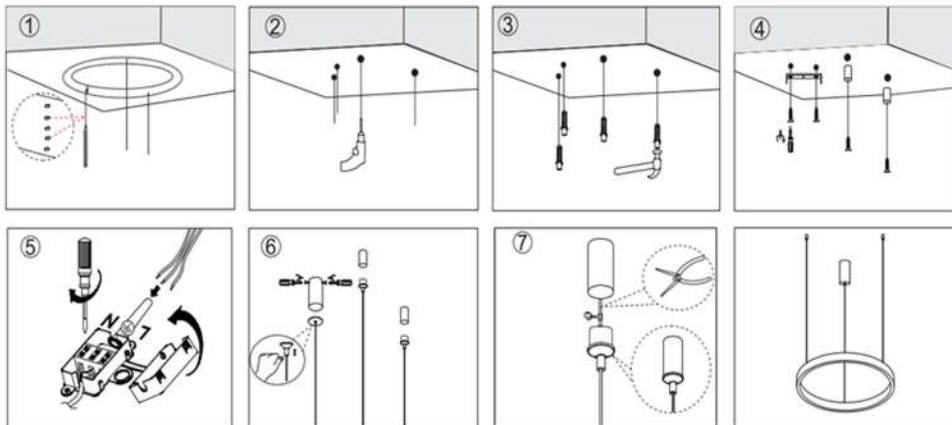

**LED Pendant Lamp**  
**Vesta 365/Vesta 366 - Specification Sheet**

Material	Aluminium + Metal + Acrylic
Dimensions (mm)	Φ780*1500
Input voltage	220-240V
Wattage	60W
Function	Switch ON/OFF
Color temperature	4000K
LED	SMD 2835
CRI	>80
Power factor	>0.9
Driver	TUV approved/CE approved
Lifetime	30.000 h
IP Grade	IP 20
Beam angle	120°
Surface color	Sandy white / Sandy black / Brushed gold
Warranty	3 years

 Sandy white /  
Sandy black / Brushed gold

**Instructions**

**Size drawing**

**Photometric data**

DATA OF LAMP		PHOTOMETRIC DATA				Eff: 56.42 lm/W
MODEL	5369-860RP-4	I <sub>max</sub> (cd)	1821	S/MH (C0/180)	1.24	
NOMINAL POWER (W)	60	LOR (%)	100.0	S/MH (C90/270)	1.21	
RATED VOLTAGE (V)	220	TOTAL FLUX (lm)	4834.9	η UP, DN (C0-180)	0.0, 50.0	
NOMINAL FLUX (lm)	4834.9	CIE CLASS	DIRECT	η UP, DN (C180-360)	0.0, 50.0	
LAMPS INSIDE	1	η up (%)	0.0	CIBSE SHR NOM	1.25	
TEST VOLTAGE (V)	230	η down (%)	100.0	CIBSE SHR MAX	1.35	