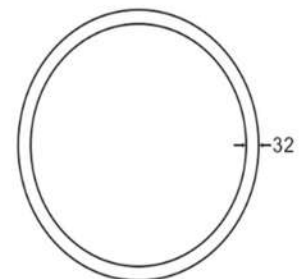

**LED Pendant Lamp**  
**Vesta 365/Vesta 366 - Specification Sheet**

Material	Aluminium + Metal + Acrylic
Dimensions (mm)	Φ780*1500
Input voltage	220-240V
Wattage	60W
Function	Switch ON/OFF
Color temperature	4000K
LED	SMD 2835
CRI	>80
Power factor	>0.9
Driver	TUV approved/CE approved
Lifetime	30.000 h
IP Grade	IP 20
Beam angle	120°
Surface color	Sandy white / Sandy black / Brushed gold
Warranty	3 years

 Sandy white /  
Sandy black / Brushed gold

**Instructions**

**Size drawing**

**Photometric data**

DATA OF LAMP		PHOTOMETRIC DATA				Eff: 56.42 lm/W
MODEL	5369-860RP-4	I <sub>max</sub> (cd)	1821	S/MH (C0/180)	1.24	
NOMINAL POWER (W)	60	LOR (%)	100.0	S/MH (C90/270)	1.21	
RATED VOLTAGE (V)	220	TOTAL FLUX (lm)	4834.9	η UP, DN (C0-180)	0.0, 50.0	
NOMINAL FLUX (lm)	4834.9	CIE CLASS	DIRECT	η UP, DN (C180-360)	0.0, 50.0	
LAMPS INSIDE	1	η up (%)	0.0	CIBSE SHR NOM	1.25	
TEST VOLTAGE (V)	230	η down (%)	100.0	CIBSE SHR MAX	1.35	