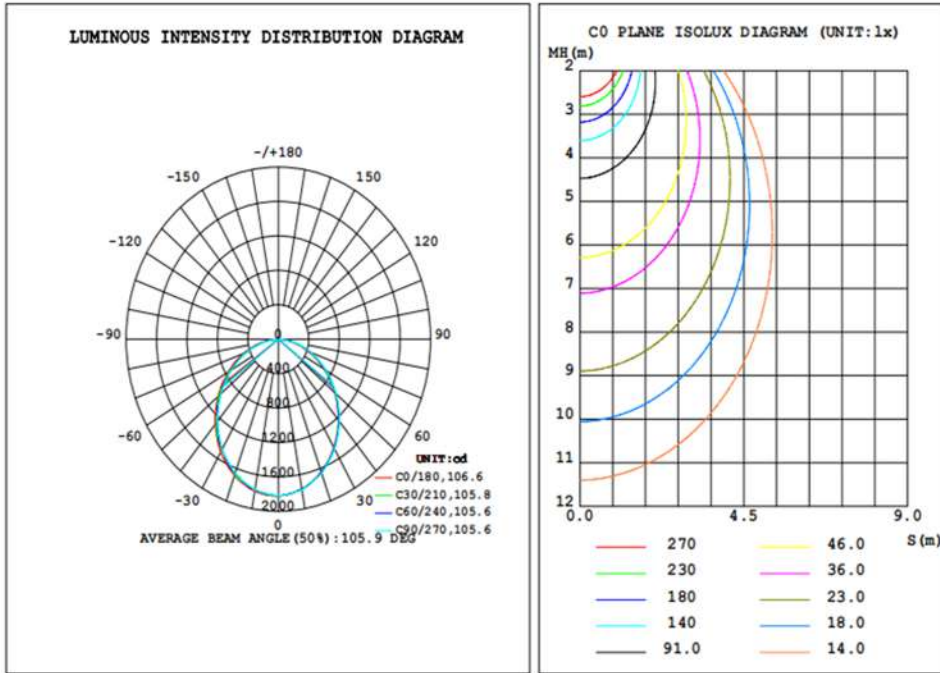

**LED Pendant Lamp**  
**Vesta 365/Vesta 366 - Specification Sheet**

Material	Aluminium + Metal + Acrylic
Dimensions (mm)	Φ780*1500
Input voltage	220-240V
Wattage	60W
Function	Switch ON/OFF
Color temperature	4000K
LED	SMD 2835
CRI	>80
Power factor	>0.9
Driver	TUV approved/CE approved
Lifetime	30.000 h
IP Grade	IP 20
Beam angle	120°
Surface color	Sandy white / Sandy black / Brushed gold
Warranty	3 years

 Sandy white /  
Sandy black / Brushed gold

**Instructions**

**Size drawing**

**Photometric data**

DATA OF LAMP		PHOTOMETRIC DATA				Eff: 56.42 lm/W
MODEL	5369-860RP-4	I <sub>max</sub> (cd)	1821	S/MH (C0/180)	1.24	
NOMINAL POWER (W)	60	LOR (%)	100.0	S/MH (C90/270)	1.21	
RATED VOLTAGE (V)	220	TOTAL FLUX (lm)	4834.9	η UP, DN (C0-180)	0.0, 50.0	
NOMINAL FLUX (lm)	4834.9	CIE CLASS	DIRECT	η UP, DN (C180-360)	0.0, 50.0	
LAMPS INSIDE	1	η up (%)	0.0	CIBSE SHR NOM	1.25	
TEST VOLTAGE (V)	230	η down (%)	100.0	CIBSE SHR MAX	1.35	

**Protometric data**

**Application**