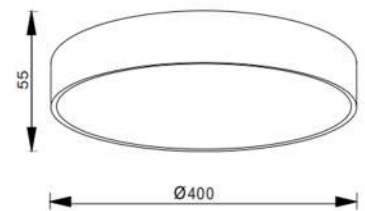

LED Ceiling Lamp
Vesta 349/Vesta 350 - Specification Sheet

Material:	Metal+Acrylic
Dimensions(mm):	Φ400*55
Input voltage:	220-240V
Wattage:	30W
Function:	ON/OFF 2 CCT+Dip switch
Color temperature:	3000K+4000K
LED:	SMD 2835
CRI:	>80
Power factor:	>0.9
Driver:	TUV approved/CE approved
Lifetime:	30000h
IP grade:	IP 20
Beam angle:	120°
Surface color:	Sandy white/Sandy black
Warranty:	3 years

 Sandy white / Sandy black

Instructions

Size drawing

Photometric data

DATA OF LAMP		PHOTOMETRIC DATA			
		Eff: 69.27 lm/W			
MODEL	5361-830RC-3	I _{max} (cd)	794.8	S/MH (C0/180)	1.27
NOMINAL POWER (W)	30	LOR (%)	100.0	S/MH (C90/270)	1.27
RATED VOLTAGE (V)	220	TOTAL FLUX (lm)	2355.7	η UP, DN (C0-180)	0.3, 49.4
NOMINAL FLUX (lm)	2355.7	CIE CLASS	DIRECT	η UP, DN (C180-360)	0.4, 49.9
LAMPS INSIDE	1	η up (%)	0.7	CIBSE SHR NOM	1.25
TEST VOLTAGE (V)	230	η down (%)	99.3	CIBSE SHR MAX	1.35

Protometric data

Application