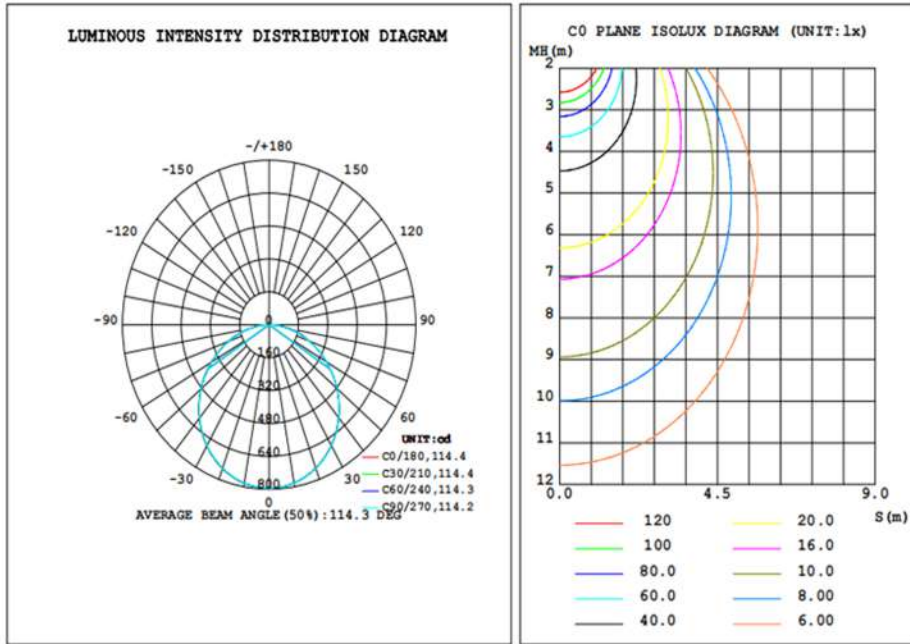

LED Ceiling Lamp
Vesta 349/Vesta 350 - Specification Sheet

Material:	Metal+Acrylic
Dimensions(mm):	Φ400*55
Input voltage:	220-240V
Wattage:	30W
Function:	ON/OFF 2 CCT+Dip switch
Color temperature:	3000K+4000K
LED:	SMD 2835
CRI:	>80
Power factor:	>0.9
Driver:	TUV approved/CE approved
Lifetime:	30000h
IP grade:	IP 20
Beam angle:	120°
Surface color:	Sandy white/Sandy black
Warranty:	3 years

 Sandy white / Sandy black

Instructions

Size drawing

Photometric data

DATA OF LAMP		PHOTOMETRIC DATA			
		Eff: 69.27 lm/W			
MODEL	5361-830RC-3	I _{max} (cd)	794.8	S/MH (C0/180)	1.27
NOMINAL POWER (W)	30	LOR (%)	100.0	S/MH (C90/270)	1.27
RATED VOLTAGE (V)	220	TOTAL FLUX (lm)	2355.7	η UP, DN (C0-180)	0.3, 49.4
NOMINAL FLUX (lm)	2355.7	CIE CLASS	DIRECT	η UP, DN (C180-360)	0.4, 49.9
LAMPS INSIDE	1	η up (%)	0.7	CIBSE SHR NOM	1.25
TEST VOLTAGE (V)	230	η down (%)	99.3	CIBSE SHR MAX	1.35

Protometric data

Application