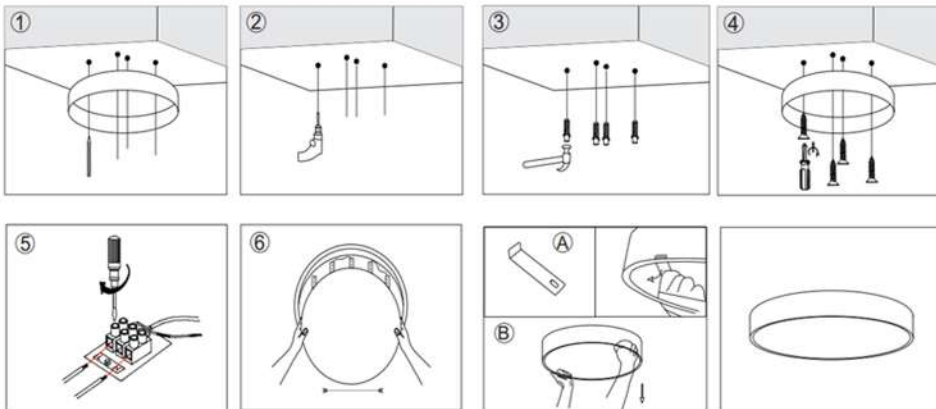

LED Ceiling Lamp
Vesta 349/Vesta 350 - Specification Sheet

Material:	Metal+Acrylic
Dimensions(mm):	Φ400*55
Input voltage:	220-240V
Wattage:	30W
Function:	ON/OFF 2 CCT+Dip switch
Color temperature:	3000K+4000K
LED:	SMD 2835
CRI:	>80
Power factor:	>0.9
Driver:	TUV approved/CE approved
Lifetime:	30000h
IP grade:	IP 20
Beam angle:	120°
Surface color:	Sandy white/Sandy black
Warranty:	3 years

 Sandy white / Sandy black

Instructions

Size drawing

Photometric data

DATA OF LAMP		PHOTOMETRIC DATA			
		Eff: 69.27 lm/W			
MODEL	5361-830RC-3	I _{max} (cd)	794.8	S/MH (C0/180)	1.27
NOMINAL POWER (W)	30	LOR (%)	100.0	S/MH (C90/270)	1.27
RATED VOLTAGE (V)	220	TOTAL FLUX (lm)	2355.7	η UP, DN (C0-180)	0.3, 49.4
NOMINAL FLUX (lm)	2355.7	CIE CLASS	DIRECT	η UP, DN (C180-360)	0.4, 49.9
LAMPS INSIDE	1	η up (%)	0.7	CIBSE SHR NOM	1.25
TEST VOLTAGE (V)	230	η down (%)	99.3	CIBSE SHR MAX	1.35

Protometric data

Application