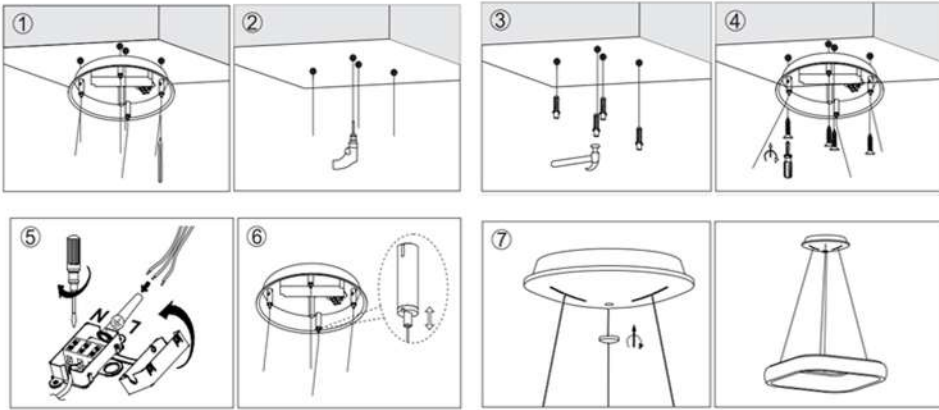

LED Pendant Lamp
Vesta 347/Vesta 348 - Specification Sheet

Material:	Metal+Acrylic
Dimensions(mm):	475*475*1500
Input voltage:	220-240V
Wattage:	38W
Function:	ON/OFF 2 CCT+Dip switch
Color temperature:	3000K+4000K
LED:	SMD 2835
CRI:	>80
Power factor:	>0.9
Driver:	TUV approved/CE approved
Lifetime:	30000h
IP grade:	IP 20
Beam angle:	120°
Surface color:	Sandy white/Sandy black
Warranty:	3 years

 Sandy white /
Sandy black

Instructions

Size drawing

Application