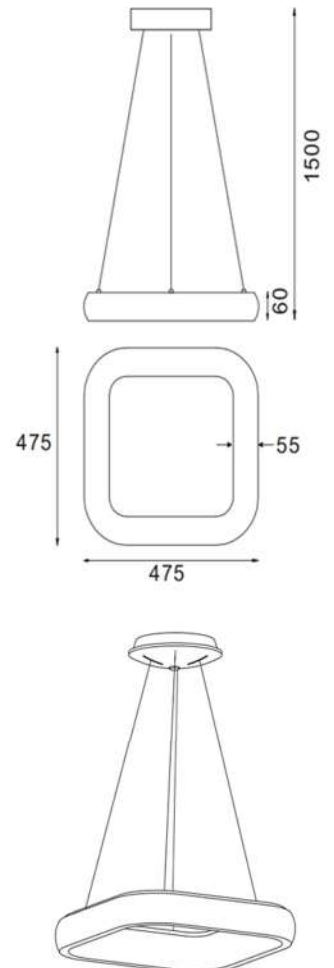

LED Pendant Lamp
Vesta 347/Vesta 348 - Specification Sheet

Material:	Metal+Acrylic
Dimensions(mm):	475*475*1500
Input voltage:	220-240V
Wattage:	38W
Function:	ON/OFF 2 CCT+Dip switch
Color temperature:	3000K+4000K
LED:	SMD 2835
CRI:	>80
Power factor:	>0.9
Driver:	TUV approved/CE approved
Lifetime:	30000h
IP grade:	IP 20
Beam angle:	120°
Surface color:	Sandy white/Sandy black
Warranty:	3 years

 Sandy white /
Sandy black

Instructions

Size drawing

Application