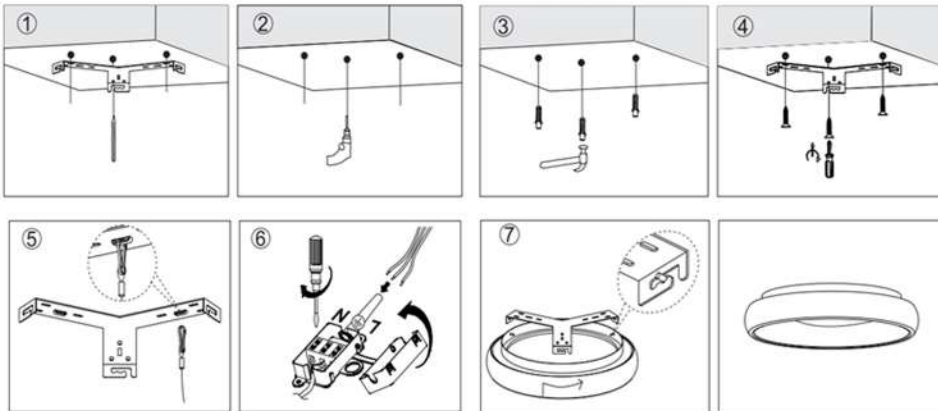

**LED Ceiling Lamp**  
**Vesta 343/Vesta 344 - Specification Sheet**

Material:	Metal+Acrylic
Dimensions(mm):	Φ410*85
Input voltage:	220-240V
Wattage:	32W
Function:	ON/OFF 2 CCT+Dip switch
Color temperature:	3000K+4000K
LED:	SMD 2835
CRI:	>80
Power factor:	>0.9
Driver:	TUV approved/CE approved
Lifetime:	30000h
IP grade:	IP 20
Beam angle:	120°
Surface color:	Sandy white/Sandy black
Warranty:	3 years

  Sandy white / Sandy black

**Instructions**

**Size drawing**

**Protometric data**

**Luminaire Property**

Luminaire Manufacturer:	
Luminaire Description: 5280-832R	Voltage: 220.0 V
Current: 0.133 A	Power: 28.5 W
Power Factor: 0.972	