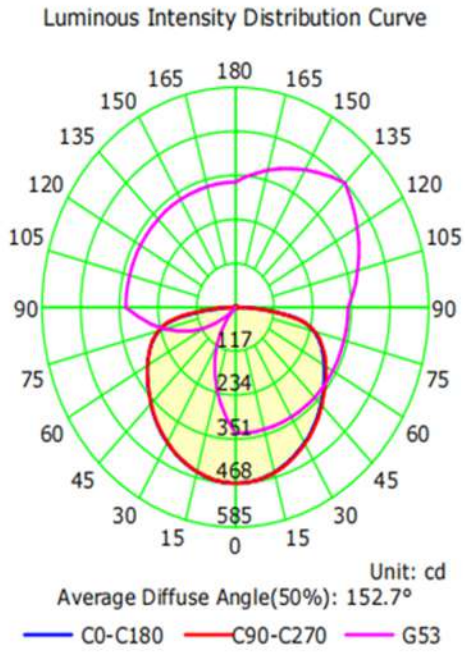

Protometric data