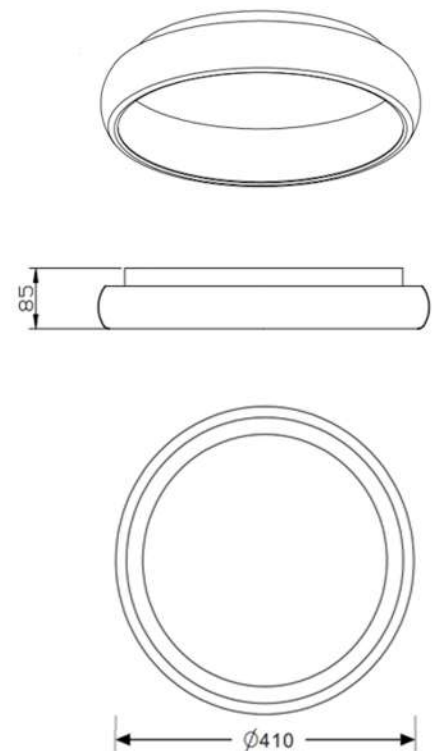

**LED Ceiling Lamp**  
**Vesta 343/Vesta 344 - Specification Sheet**

Material:	Metal+Acrylic
Dimensions(mm):	Φ410*85
Input voltage:	220-240V
Wattage:	32W
Function:	ON/OFF 2 CCT+Dip switch
Color temperature:	3000K+4000K
LED:	SMD 2835
CRI:	>80
Power factor:	>0.9
Driver:	TUV approved/CE approved
Lifetime:	30000h
IP grade:	IP 20
Beam angle:	120°
Surface color:	Sandy white/Sandy black
Warranty:	3 years

  Sandy white / Sandy black

**Instructions**

**Size drawing**

**Protometric data**

**Luminaire Property**

Luminaire Manufacturer:	
Luminaire Description: 5280-832R	Voltage: 220.0 V
Current: 0.133 A	Power: 28.5 W
Power Factor: 0.972	

**Photometric Results**

CIE Class: Direct	Total Rated Lamp Lumens: 1955.2 lm
Measurement Flux: 1955.2 lm	Efficiency: 100%
Downward Ratio: 90%	Upward Ratio: 10%
Horizontal Diffuse Angle(50%): H152.3	
Vertical Diffuse Angle(50%): V153.1	
Luminaire Efficacy Rating (LER): 68.65	Central Intensity: 468 cd
Max. Intensity: 468.3 cd	Pos of Max. Intensity: H135 V53
S/MH(C0/C180): 1.33	S/MH(C90/C270): 1.33

Protometric data

Application